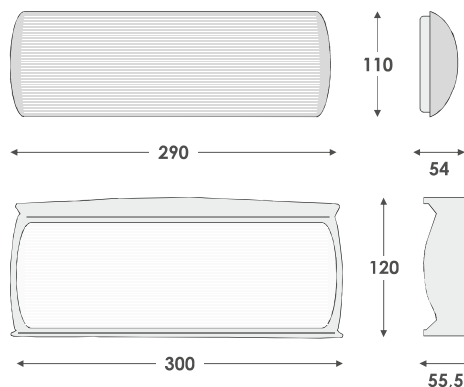

Slim LEDs light

The packaging contains: 12 pcs.
Packaging dimensions (LxWxH): 355x300x235

MAINTAINED (OR NON-MAINTAINED) LED EMERGENCY LUMINAIRE 220-240V AC

TYPE	PICTURE	DIFFUSER	CODE	BATTERY	DURATION	CONSUMPTION	LIGHT OUTPUT	GROSS WEIGHT
GR-2100	A	clear	923210000	3,6V/600mAh Ni-Cd	1,5 h	3W / 2,7VA	40/100 lm	
GR-2100/OPAL	B	opal	923210001	3,6V/600mAh Ni-Cd	1,5 h	3W / 2,7VA	38/100 lm	
GR-2110	A	clear	923211002	3,6V/1Ah Ni-Cd	3 h	3,5W / 3VA	40/100 lm	
GR-2110/OPAL	B	opal	923211003	3,6V/1Ah Ni-Cd	3 h	3,5W / 3VA	38/100 lm	

WOODEN BASE

TYPE	CODE	COLOUR
WB-2100/CH	927210000	Cherry
WB-2100/NC	927210001	Natural cherry
WB-2100/WN	927210002	Walnut

Photometric data

GR-2100

Dimensions in mm

Legends

Self-adhesive legends below can be provided after order