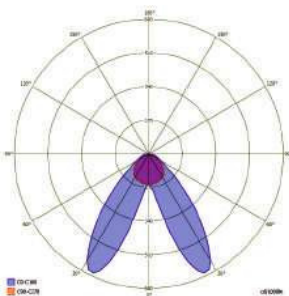

Slim LEDs light

The packaging contains: 12 pcs.
Packaging dimensions (LxWxH): 355x300x235

MAINTAINED (OR NON-MAINTAINED) LED EMERGENCY LUMINAIRE 220-240V AC

TYPE	PICTURE	DIFFUSER	CODE	BATTERY	DURATION	CONSUMPTION	LIGHT OUTPUT	GROSS WEIGHT
GR-2100	A	clear	923210000	3,6V/600mAh Ni-Cd	1,5 h	3W / 2,7VA	40/100 lm	
GR-2100/OPAL	B	opal	923210001	3,6V/600mAh Ni-Cd	1,5 h	3W / 2,7VA	38/100 lm	
GR-2110	A	clear	923211002	3,6V/1Ah Ni-Cd	3 h	3,5W / 3VA	40/100 lm	
GR-2110/OPAL	B	opal	923211003	3,6V/1Ah Ni-Cd	3 h	3,5W / 3VA	38/100 lm	

WOODEN BASE

TYPE	CODE	COLOUR
WB-2100/CH	927210000	Cherry
WB-2100/NC	927210001	Natural cherry
WB-2100/WN	927210002	Walnut

Photometric data

GR-2100

Dimensions in mm

Legends

Self-adhesive legends below can be provided after order